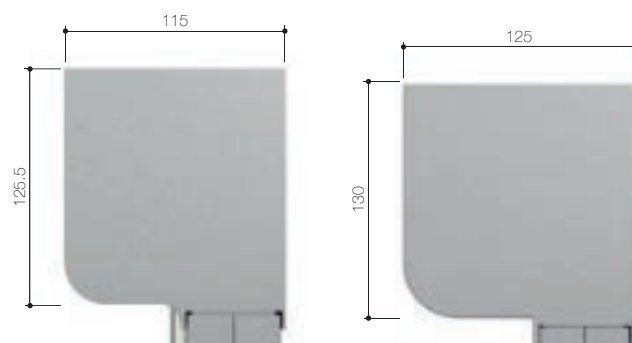

OPTIONS

- Radio
- Automatic locking

The automatic or manual locking towards the bottom and the lateral blind tightening tension the fabric.