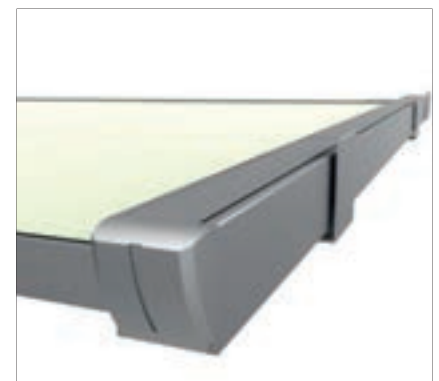

SINTESI FREE

FOR EXISTING STRUCTURES

SINTESI FREE is the ideal solution for existing structures. This is due to the little space requirement of the drive mechanism. This pergola is ideal for conservatories or patios.

Dimensional specifications [mm]		
Maximum width	6000	5500
Maximum sloping projection	5000	7000
Minimum slope	6°	6°