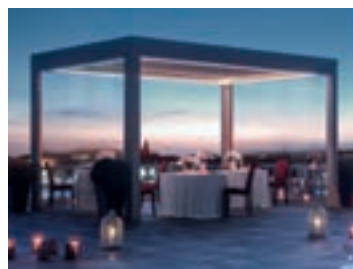

HELLA is always an original - innovative and made-to-last.

HELLA has created new standards through ground-breaking technologies. Our products have the quality of the original. They are sophisticated and sustainable and produced in modern, environmentally friendly plants.

PARTNERSHIP WITH RELIABILITY

Your HELLA benefits

- Perfect support due to many specialist shops and selected retail partners
- High-quality expert advice from qualified sales assistants
- Best price-performance ratio
- Professional and on-time installation
- Service provided by trained technicians
- Comprehensive guarantees
- Finest product quality due to development and production on our own premises
- Ecologically oriented quality with maximisation of energy savings