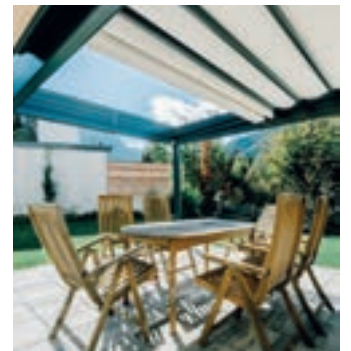

PERGOLAS FROM HELLA

LIVING OUTDOORS

**Pergolas from HELLA
expand the living space to the
terrace and the garden.**

Our pergolas are elegant, have a timeless design and create a protected room outdoors.