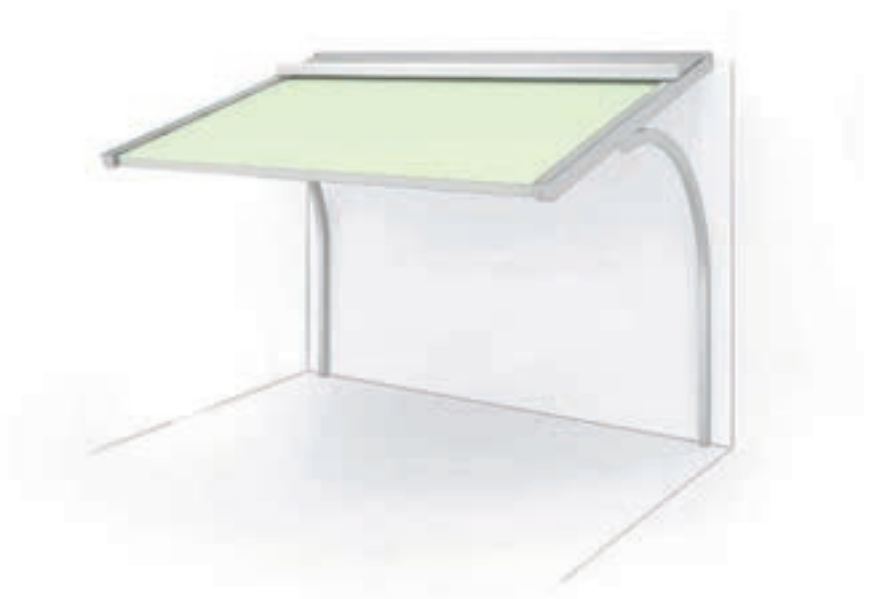

OPTIONS

- Remote control
- Motor
- 20 colours
- > 100 fabrics
- Lighting