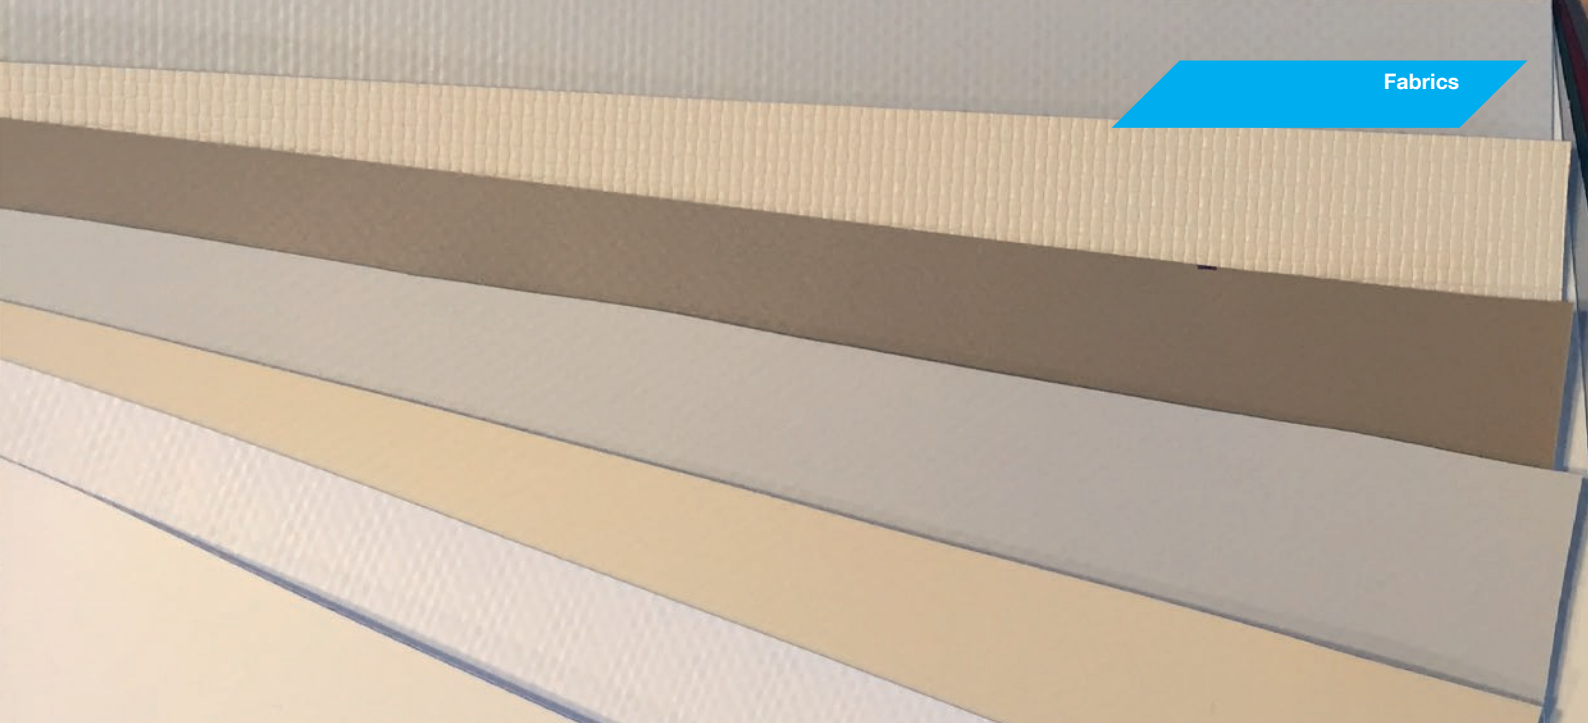

THE FABRIC

THAT SUMMER DREAMS ARE MADE OF

The cover of a HELLA pergola is more than just a "fabric". Depending on the design, the fabric can, for example, absorb or reflect heat, or it can be waterproof or even permeable to air. Textile sun protection therefore turns more and more into an integral design element for architects, interior designers and ambitious home-builders.

Pergolas perfectly top off the HELLA product portfolio and can be tailored to roller shutters, outdoor blinds, Venetian blinds, textile shadings, awnings and the overall design of buildings. Used with creativity, the textile shading systems characterise the optical appearance of a house, not only as a handy accessory, but also as an eye-catcher and stylistic element in many colours.

The most diverse fabrics, colour schemes and special materials that are carefully coordinated and that can be transparent, reflecting and may differ in their surface feel; in addition to that a seamless transition from the vertical to the slope, from the textile covering to the coated aluminium elements - this is HELLA's colourful world.

SURFACE COLOURS FOR THE ALUMINIUM PARTS

9016 MATT	PERLA WHITE	9016 TEXTURE	1013 MATT	1015 TEXTURE	9006 MATT	9007 MATT	7016 MATT	6005 MATT	8017 MATT
8019 MATT	COR - TEN OXIDE 1	RUST OXIDE 2	3005 TEXTURE	9005 MATT	JANUARY 9	GRIS 150 SABLÉ	BLACK 100	NIGHT GREY 7016	OCEAN BY NIGHT 5014