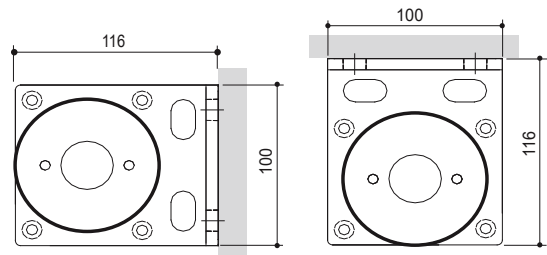

According to the requirements, the brackets can be installed towards the rear or towards the top.

12/2017 7543 0034_EN