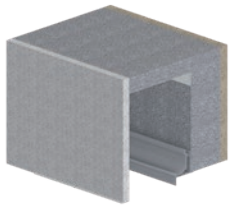

Installation options

Built-in roller shutter
in **TRAV®Aktiv**

In the lintel system TRAV®Aktiv