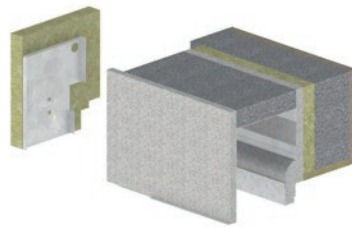

Built-in roller shutter
in **TRAV®Protect plus**

In the lintel system TRAV®Protect plus
with frame insulation
and in sandwich construction