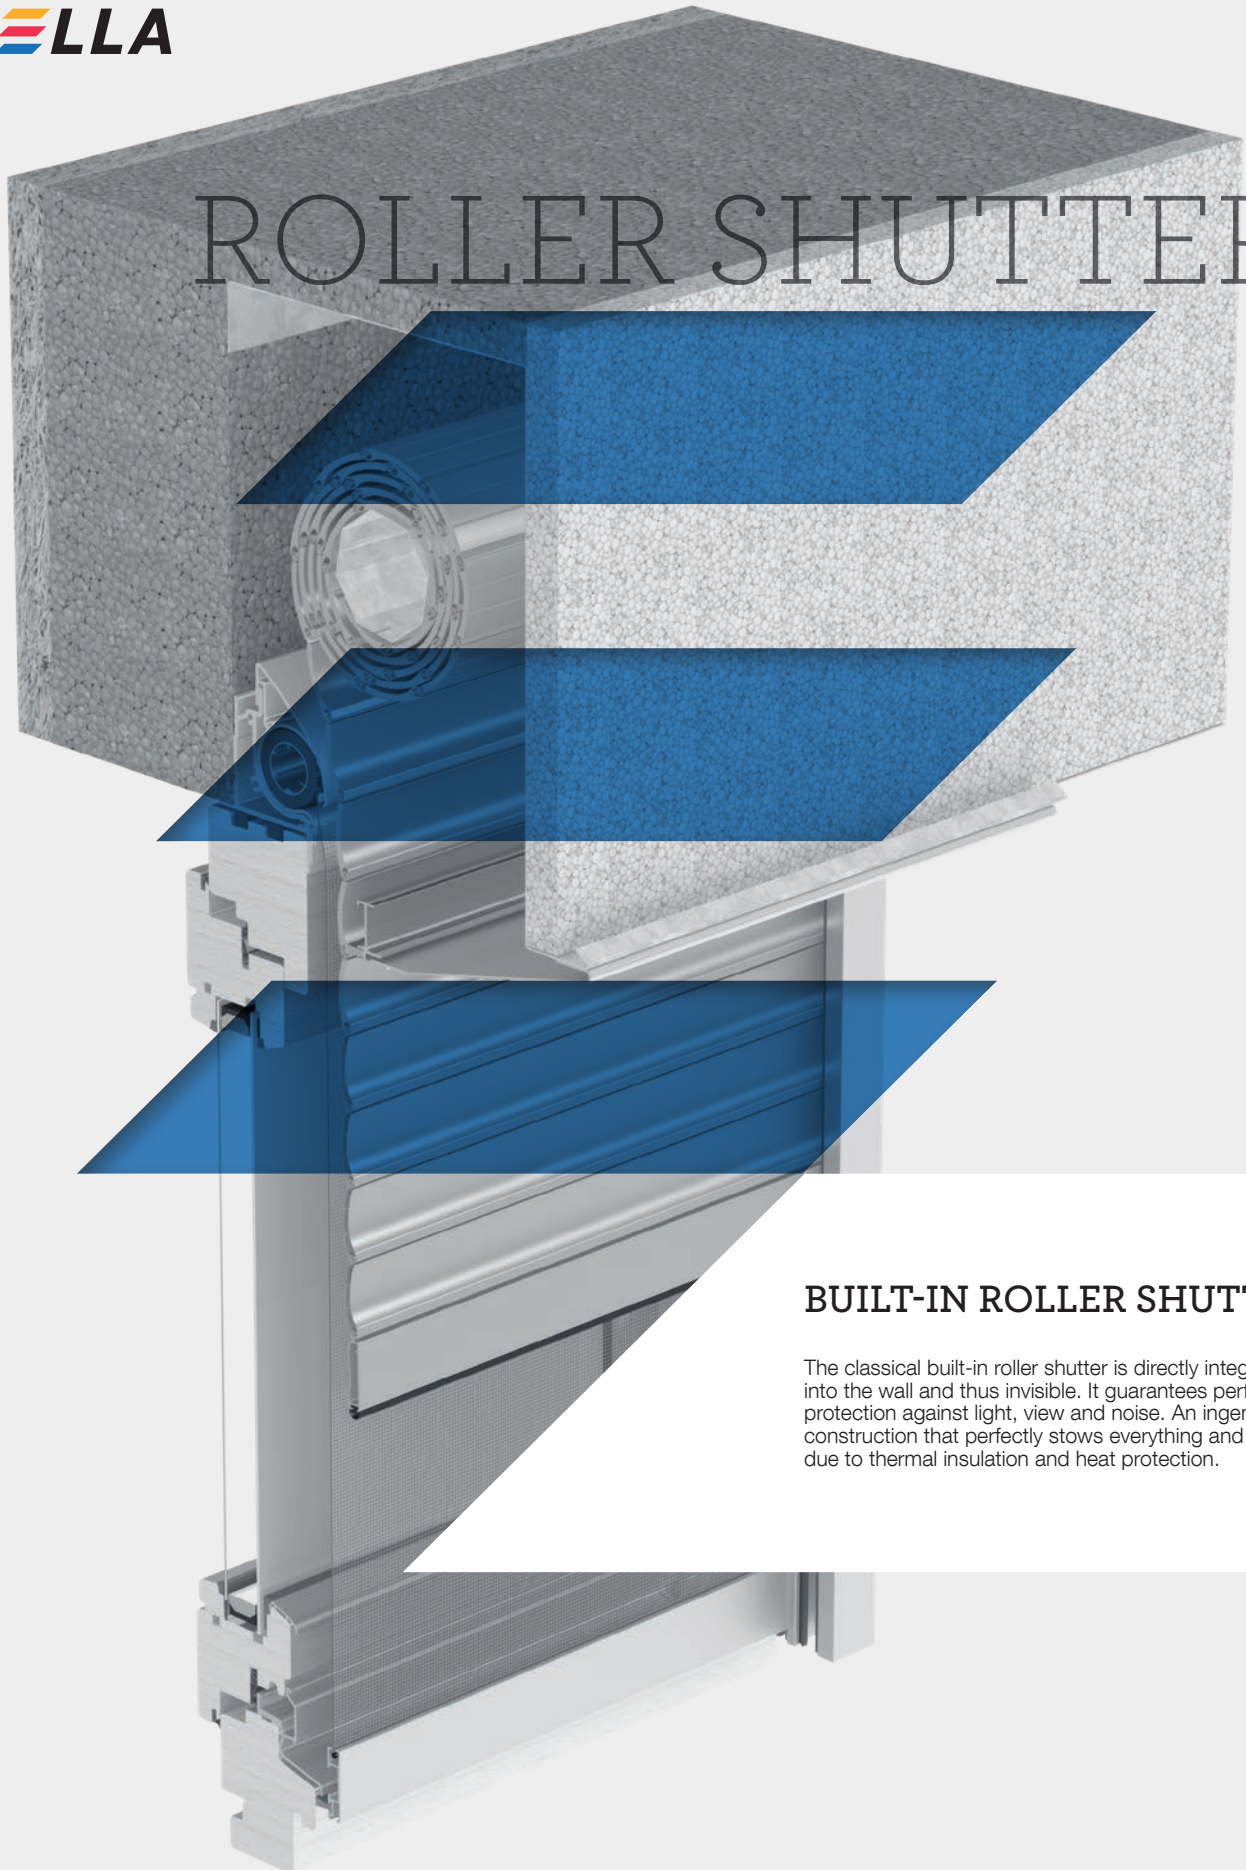

# ROLLER SHUTTERS

## **BUILT-IN ROLLER SHUTTER**

The classical built-in roller shutter is directly integrated into the wall and thus invisible. It guarantees perfect protection against light, view and noise. An ingenious construction that perfectly stows everything and convinces due to thermal insulation and heat protection.