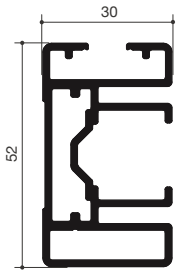

- Protected against dirt and of low noise
- Up to a width of six metres
- Up to four and a half metres sloping projection
- Elegant ends
- Guide rails and front rail are perfectly matched
- Optimized guide rail clearance with in-line installation

Detailed view

Perfect coordination of guide rails and front rail

Discreet and nicely shaped even in the retracted condition

End cap of the box in the retracted condition

Lateral view

Single guide rails [mm]

Vidrio plus

52x30

Limit sizes	Acrylic	SOLTIS
Minimum width [mm]		
Motor	1420	1420
Crank handle	750	750
Maximum width [mm]	6000	4500
Maximum sloping projection [mm]	4500	4000
Maximum surface [m²]	27	18

Subject to modifications.