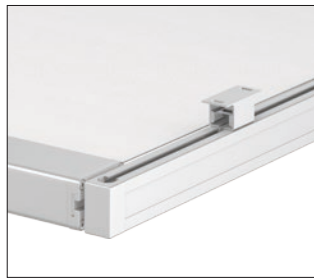

CONSERVATORY BLINDS

VIDRIO plus

Vidrio plus – underglass awning especially for shading terrace roofings.

A perfect sun and glare protection under a glass roof.

PROTECTIVE SUB ROOF

The underglass awning Vidrio plus with sophisticated crosshead die and perfect tensioning system. The guide and deflection rollers are optimized for an especially quiet operation. The perfect tensioning system ensures an optimized rolling up of the cover, due to two independently working torsion spring mechanisms.

- Protected against dirt and of low noise
- Up to a width of six metres
- Up to four and a half metres sloping projection
- Elegant ends
- Guide rails and front rail are perfectly matched
- Optimized guide rail clearance with in-line installation

Detailed view

Perfect coordination of guide rails and front rail

Discreet and nicely shaped even in the retracted condition

End cap of the box in the retracted condition

Lateral view

Single guide rails [mm]