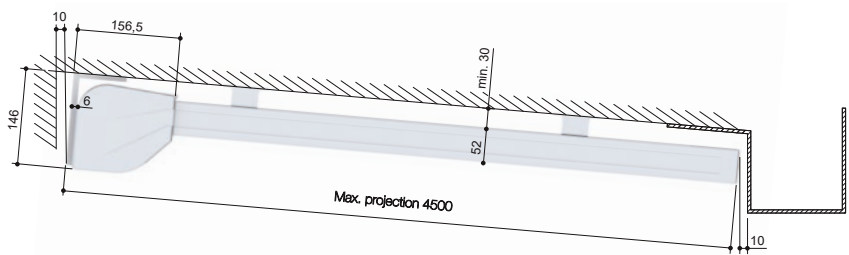

- Protected against dirt and of low noise
- Up to a width of six metres
- Up to four and a half metres sloping projection
- Elegant ends
- Guide rails and front rail are perfectly matched
- Optimized guide rail clearance with in-line installation

Detailed view

Perfect coordination of guide rails and front rail

Discreet and nicely shaped even in the retracted condition

End cap of the box in the retracted condition

Lateral view

Single guide rails [mm]

Vidrio plus

52x30

Limit sizes	Acrylic	SOLTIS
Minimum width [mm]		
Motor	1420	1420
Crank handle	750	750
Maximum width [mm]	6000	4500
Maximum sloping projection [mm]	4500	4000
Maximum surface [m²]	27	18

Subject to modifications.