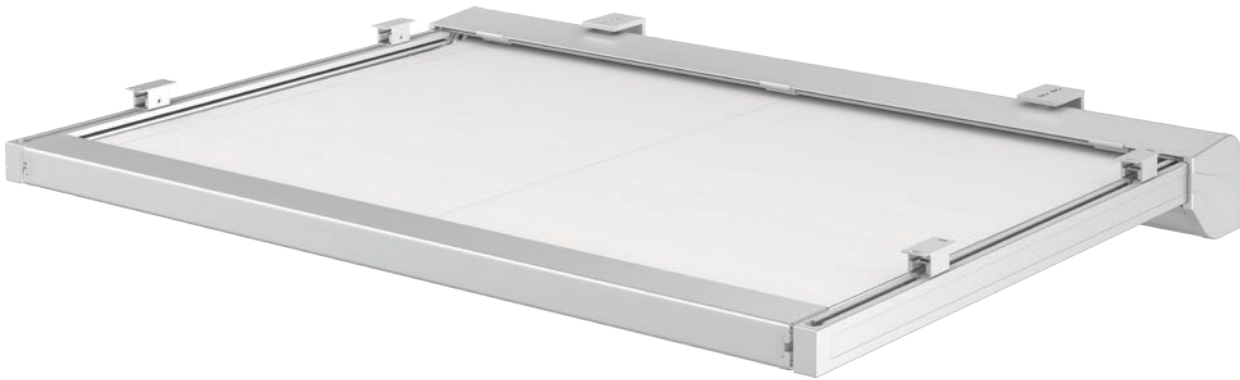

CONSERVATORY BLINDS

VIDRIO plus

Vidrio plus – underglass awning especially for shading terrace roofings.

A perfect sun and glare protection under a glass roof.

PROTECTIVE SUB ROOF

The underglass awning Vidrio plus with sophisticated crosshead die and perfect tensioning system. The guide and deflection rollers are optimized for an especially quiet operation. The perfect tensioning system ensures an optimized rolling up of the cover, due to two independently working torsion spring mechanisms.

- Protected against dirt and of low noise
- Up to a width of six metres
- Up to four and a half metres sloping projection
- Elegant ends
- Guide rails and front rail are perfectly matched
- Optimized guide rail clearance with in-line installation

Detailed view

Perfect coordination of guide rails and front rail

Discreet and nicely shaped even in the retracted condition

End cap of the box in the retracted condition

Lateral view

Single guide rails [mm]