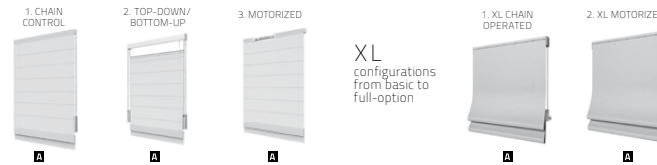

ROMAN BLIND

absolute
and XL