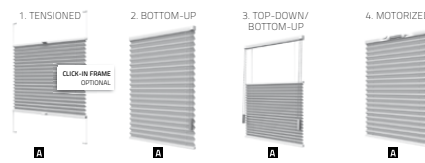

PLEATED BLIND

absolute
20 mm