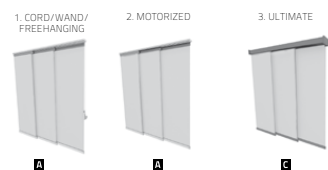

PANEL BLIND

absolute
including Ultimate