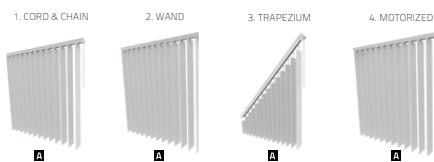

VERTICAL BLIND

absolute
functional and versatile