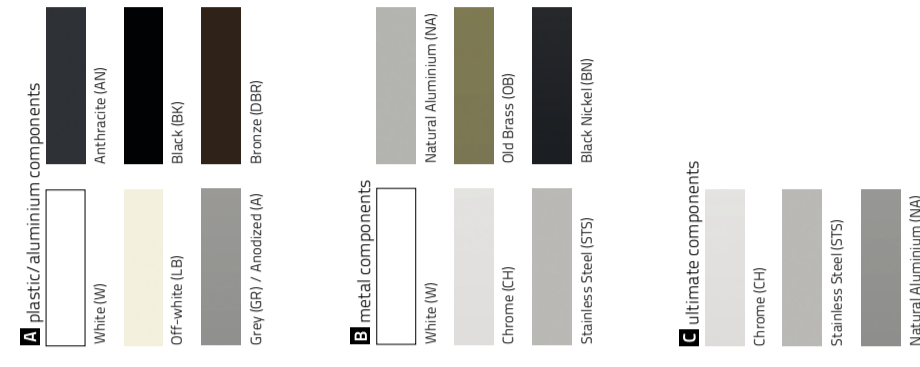

## PRODUCT GROUP

**ROLLER BLIND**  
absolute 20  
XS 19 mm tube

S 28, 30, 35 mm tube

M 38, 42, 50 mm tube

L 65, 80 mm tube

## BASIC CONFIGURATIONS

## COLORS

**VENETIAN BLIND**  
absolute  
50 mm

**ROMAN BLIND**  
absolute  
and XL

**XL PLEAT BLIND**  
absolute  
50 mm

**PLEATED BLIND**  
absolute  
20 mm

**VERTICAL BLIND**  
absolute  
functional and versatile