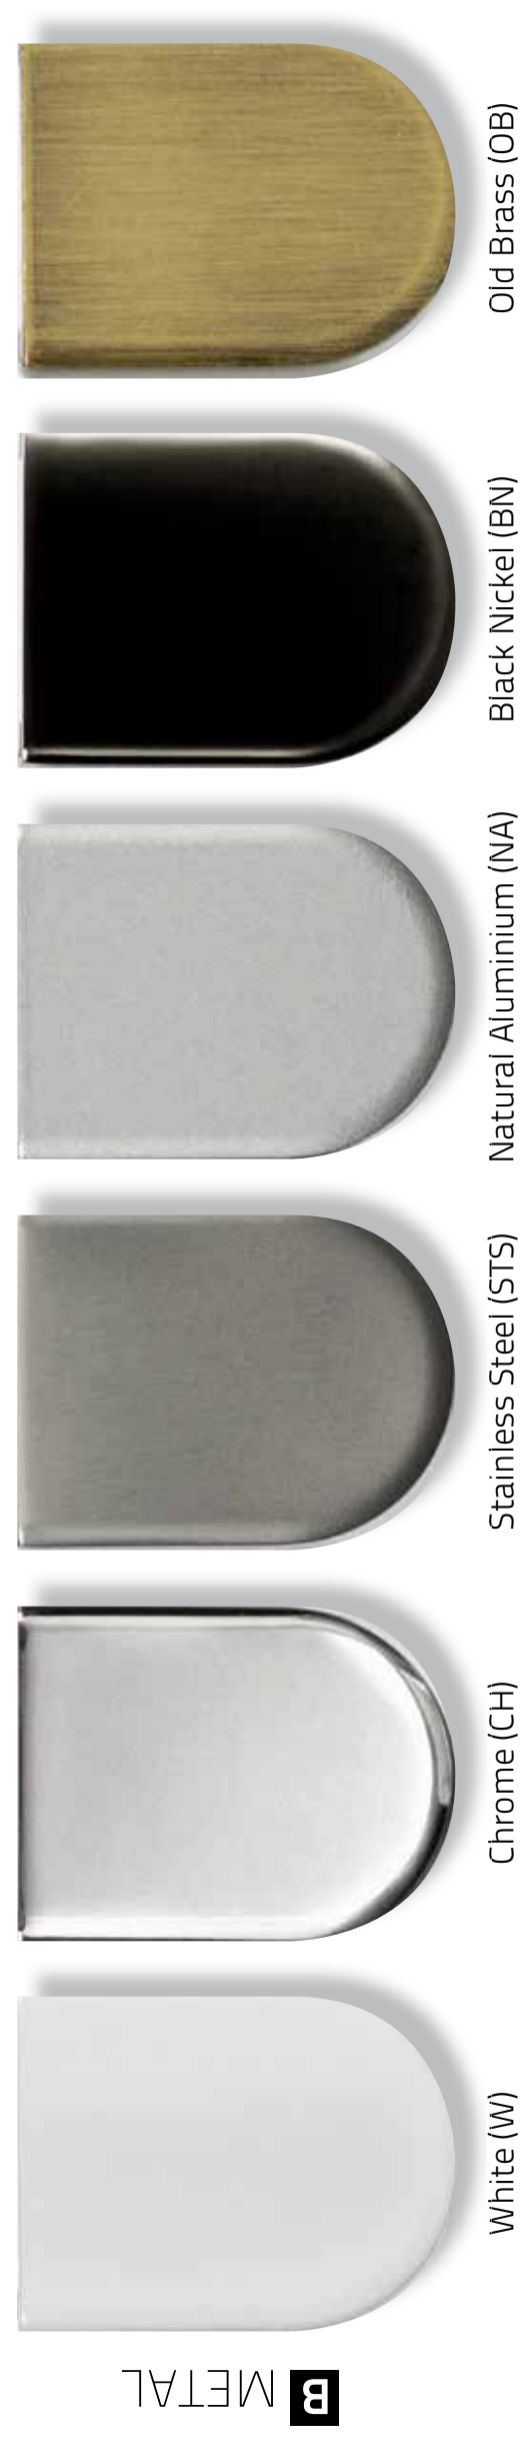

## PRODUCT GROUP

**ROLLER BLIND**  
absolute 20  
XS 19 mm tube

S 28, 30, 35 mm tube

M 38, 42, 50 mm tube

L 65, 80 mm tube

## COLORS

**VENETIAN BLIND**  
absolute  
50 mm

**ROMAN BLIND**  
absolute  
and XL

**XL PLEAT BLIND**  
absolute  
50 mm

**PLEATED BLIND**  
absolute  
20 mm

**VERTICAL BLIND**  
absolute  
functional and versatile

**PANEL BLIND**  
absolute  
including Ultimate

XL configurations from basic to full-option

**coulisse**

since 1992

# ABSOLUTE ROLLER 2.0

color card components

Group	A Plastic/Aluminium	B Metal	C Ultimate
Mechanisms and brackets	■		
Mechanisms geared	■		
Intermediate and Day & Night brackets	■	■	
Plastic brackets S/M	■		
Profiles	■		
Semi open cassettes	■		
Cassettes S/M/L round and square	■ only in white & anodized		
X5 cassettes including top-down-bottom-up	■		
Bottom rails	■		
Bottom rails double roller	■		
Ultimate System			■
Ultimate Bottom rails			■