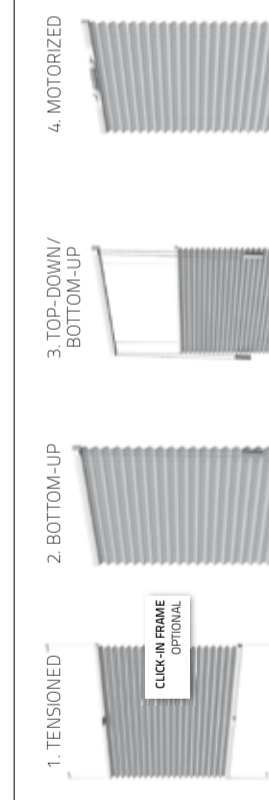

## COLORS

**VENETIAN BLIND**  
absolute  
50 mm

**ROMAN BLIND**  
absolute  
and XL

**XL PLEAT BLIND**  
absolute  
50 mm

**PLEATED BLIND**  
absolute  
20 mm

**VERTICAL BLIND**  
absolute  
functional and versatile

**PANEL BLIND**  
absolute  
including Ultimate

XL configurations from basic to full-option

**coulisse**

since 1992

# ABSOLUTE ROLLER 2.0

color card components

Group	A Plastic/Aluminium	B Metal	C Ultimate
Mechanisms and brackets	■		
Mechanisms geared	■		
Intermediate and Day & Night brackets	■	■	
Plastic brackets S/M	■		
Profiles	■		
Semi open cassettes	■		
Cassettes S/M/L round and square	■ only in white & anodized		
X5 cassettes including top-down-bottom-up	■		
Bottom rails	■		
Bottom rails double roller	■		
Ultimate System			■
Ultimate Bottom rails			■