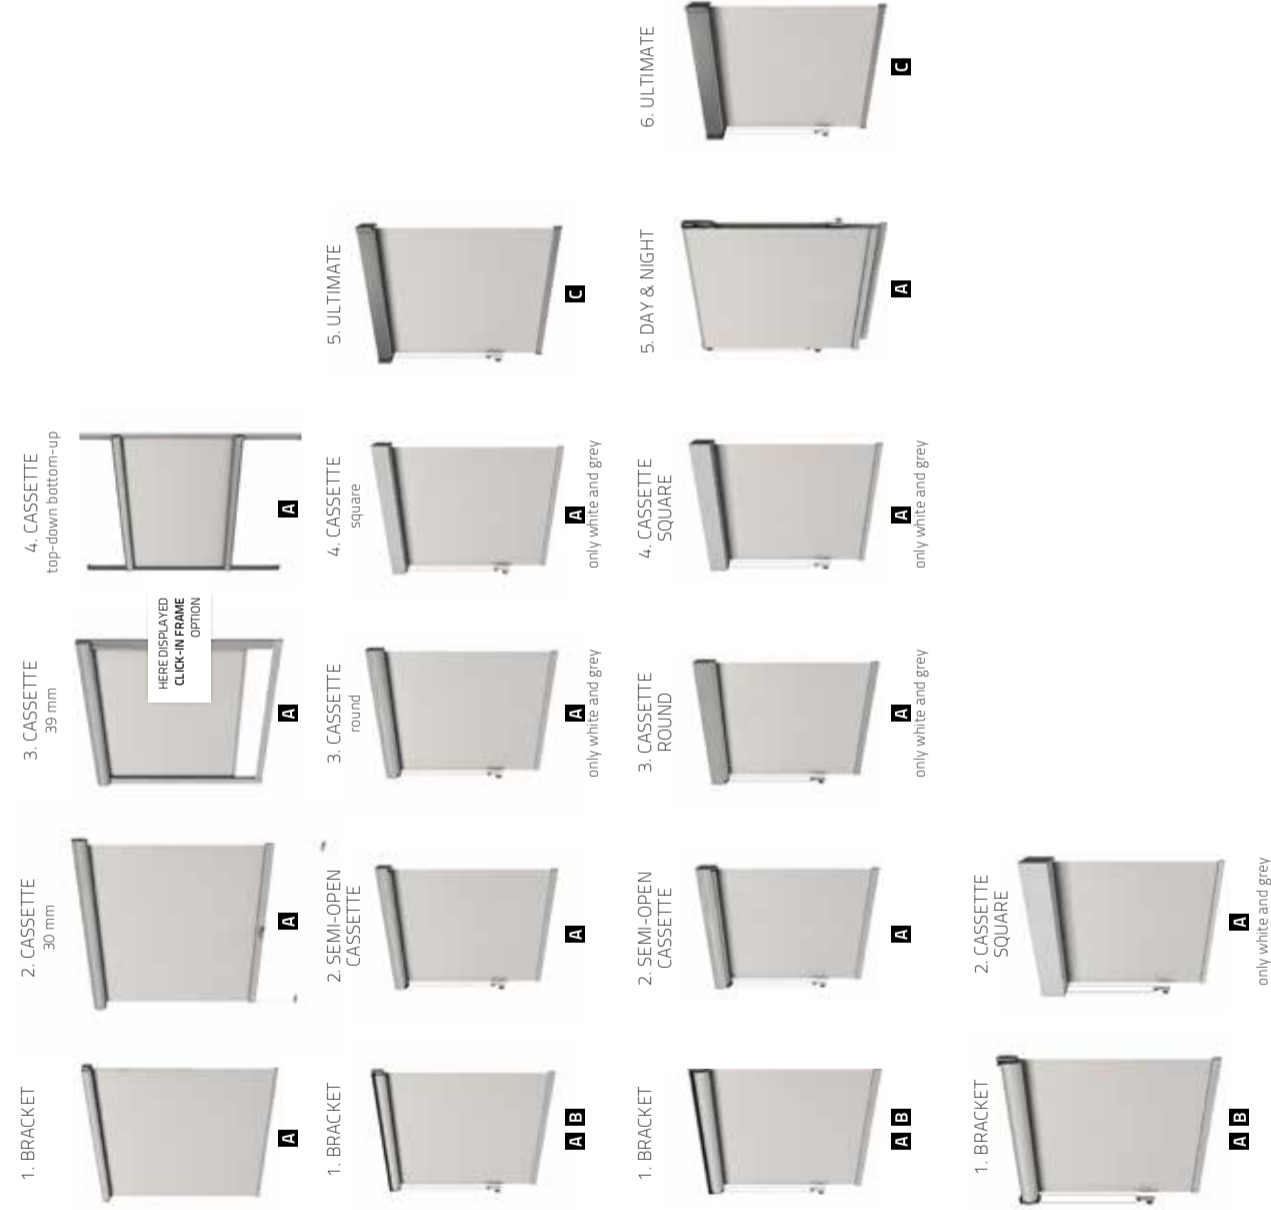

## PRODUCT GROUP

**ROLLER BLIND**  
absolute 20  
XS 19 mm tube

S 28, 30, 35 mm tube

M 38, 42, 50 mm tube

L 65, 80 mm tube

## BASIC CONFIGURATIONS

## COLORS

**VENETIAN BLIND**  
absolute  
50 mm

**ROMAN BLIND**  
absolute  
and XL

**XL PLEAT BLIND**  
absolute  
50 mm

**PLEATED BLIND**  
absolute  
20 mm

**VERTICAL BLIND**  
absolute  
functional and versatile

# ABSOLUTE ROLLER 2.0

color card components

Group	A Plastic/Aluminium	B Metal	C Ultimate
Mechanisms and brackets	■		
Mechanisms geared	■		
Intermediate and Day & Night brackets	■	■	
Plastic brackets S/M	■		
Profiles	■		
Semi open cassettes	■		
Cassettes S/M/L round and square	■ only in white & anodized		
X5 cassettes including top-down-bottom-up	■		
Bottom rails	■		
Bottom rails double roller	■		
Ultimate System			■
Ultimate Bottom rails			■