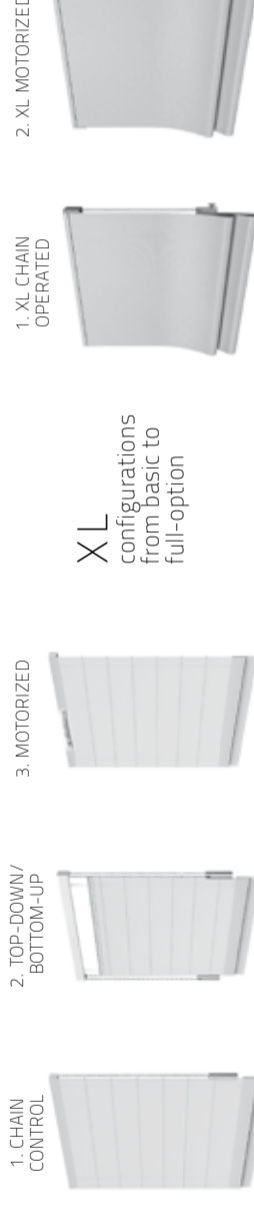

## PRODUCT GROUP

**ROLLER BLIND**  
absolute 20  
XS 19 mm tube

S 28, 30, 35 mm tube

M 38, 42, 50 mm tube

L 65, 80 mm tube

## COLORS

**VENETIAN BLIND**  
absolute  
50 mm

**ROMAN BLIND**  
absolute  
and XL

**XL PLEAT BLIND**  
absolute  
50 mm

**PLEATED BLIND**  
absolute  
20 mm

**VERTICAL BLIND**  
absolute  
functional and versatile

**PANEL BLIND**  
absolute  
including Ultimate

XL configurations from basic to full-option

**coulisse**

since 1992

# ABSOLUTE ROLLER 2.0

color card components

Group	A Plastic/Aluminium	B Metal	C Ultimate
Mechanisms and brackets	■		
Mechanisms geared	■		
Intermediate and Day & Night brackets	■	■	
Plastic brackets S/M	■		
Profiles	■		
Semi open cassettes	■		
Cassettes S/M/L round and square	■ only in white & anodized		
X5 cassettes including top-down-bottom-up	■		
Bottom rails	■		
Bottom rails double roller	■		
Ultimate System			■
Ultimate Bottom rails			■