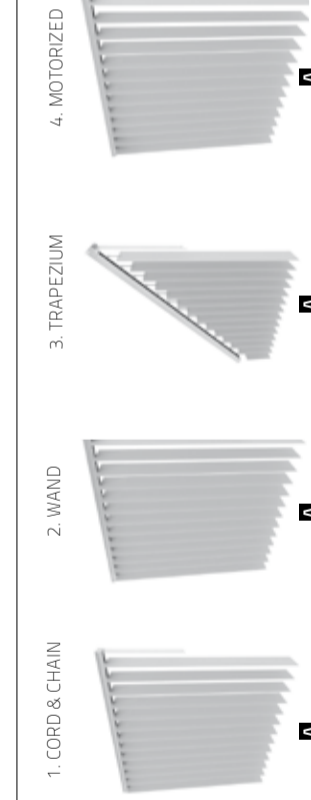

## COLORS

**VENETIAN BLIND**  
absolute  
50 mm

**ROMAN BLIND**  
absolute  
and XL

**XL PLEAT BLIND**  
absolute  
50 mm

**PLEATED BLIND**  
absolute  
20 mm

**VERTICAL BLIND**  
absolute  
functional and versatile

**PANEL BLIND**  
absolute  
including Ultimate

XL configurations from basic to full-option

**coulisse**

since 1992

# ABSOLUTE ROLLER 2.0

color card components

Group	A Plastic/Aluminium	B Metal	C Ultimate
Mechanisms and brackets	■		
Mechanisms geared	■		
Intermediate and Day & Night brackets	■	■	
Plastic brackets S/M	■		
Profiles	■		
Semi open cassettes	■		
Cassettes S/M/L round and square	■ only in white & anodized		
X5 cassettes including top-down-bottom-up	■		
Bottom rails	■		
Bottom rails double roller	■		
Ultimate System			■
Ultimate Bottom rails			■