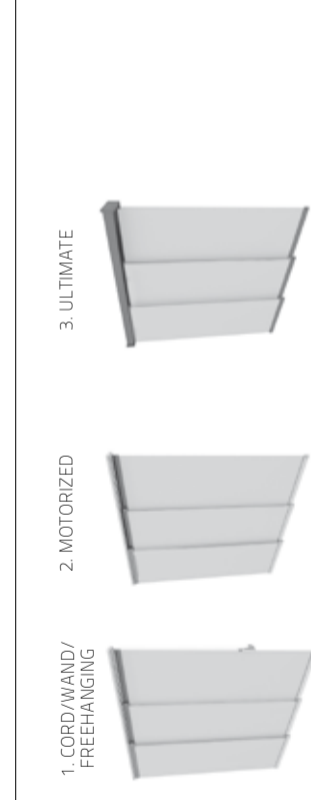

## COLORS

**VENETIAN BLIND**  
absolute  
50 mm

**ROMAN BLIND**  
absolute  
and XL

**XL PLEAT BLIND**  
absolute  
50 mm

**PLEATED BLIND**  
absolute  
20 mm

**VERTICAL BLIND**  
absolute  
functional and versatile

**PANEL BLIND**  
absolute  
including Ultimate

XL configurations from basic to full-option

**coulisse**

since 1992

# ABSOLUTE ROLLER 2.0

color card components

Group	A Plastic/Aluminium	B Metal	C Ultimate
Mechanisms and brackets	■		
Mechanisms geared	■		
Intermediate and Day & Night brackets	■	■	
Plastic brackets S/M	■		
Profiles	■		
Semi open cassettes	■		
Cassettes S/M/L round and square	■ only in white & anodized		
X5 cassettes including top-down-bottom-up	■		
Bottom rails	■		
Bottom rails double roller	■		
Ultimate System			■
Ultimate Bottom rails			■